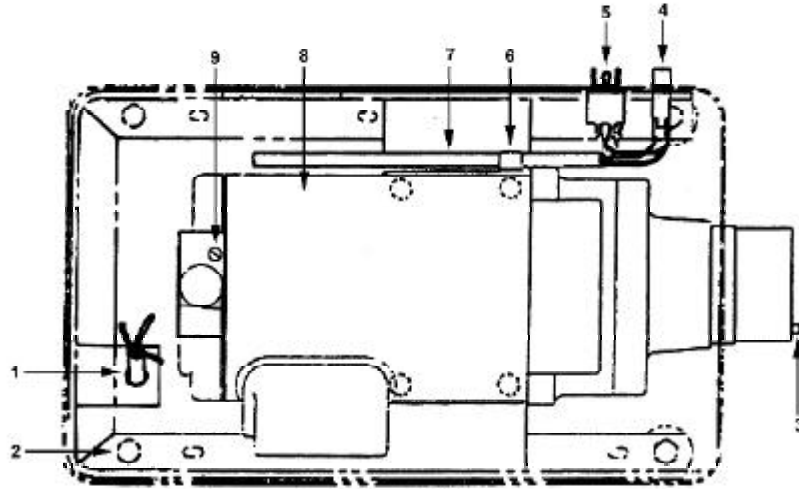

Housing Assembly, Top View

Housing Assy., Top View

No.	Description	Part Number
1	Power Cord, 110/60/1	4175-00031
	Power Cord, 230/60/1	4175-00043
	Bushing, Strain Relief	2675-00562
2	Screw	2175-03063
	Washer	2275-01060
	Lockwasher	2275-03065
	Nut	2175-05060
3	Pin	2275-00171
4	Pilot Light	2675-00053
5	Toggle Switch	2675-00069
	Toggle Switch Guard	2675-00647
6	Fiber Washer	2675-00650
7	Control Cord	4175-00421
8	Gear Motor, 115-230/60/1	4175-00396
9	Screw	2175-03431

Housing Assembly, Side View

Housing Assy., Side View

No.	Description	Part Number	No.	Description	Part Number
1	Edge Liner, Long	3675-00218	14	Plate, 1/8"	K-04022-1
2	Housing Assy., Complete	4575-00894		Plate, 3/16"	K-04022-1B
3	Edge Liner, Short	3675-00217		Plate, 1/4"	K-04022-1D
4	Leg	230-25036		Plate, 3/8"	K-04022-1H
5	Rubber Foot	07320-3D	15	Screw	10916
6	Screw	2175-01073	16	Ring	K-01286-1
	Lockwasher	2275-01075	17	Rammer	K-01578-6
7	Trim Collar	230-25844	18	Hole Plug, 1/2"	3675-00231
	Screw	2175-00149	19	Post	230-25320
8	Thumbcrew	4575-00932	20	Screw	2175-03051
9	Bowl Assy.	4575-00883		Washer	2275-03051
10	Fiber Washer	2275-00567		Lockwasher	2275-03055
	Brass Thrust Washer	E-01993	21	Screw	2175-00429
11	Feedscrew Assy.	AK-03435	22	Tray Assy.	4575-00736
12	Stud	K-03436	23	Cover	3475-00685
13	Knife	K-04022-2	24	Nut	2175-00380
			25	Gear Motor, 115-230/60/1	4175-00396

Housing Assembly, Front View

Housing Assy., Front View

No.	Description	Part Number
1	Screw	2175-01053
	Washer	2275-03051
	Lockwasher	2275-03055
	Nut	2175-05050
2	Frame Assy.	4575-00730
3	Bottom Cover	3475-00716
4	Nut	2175-00380