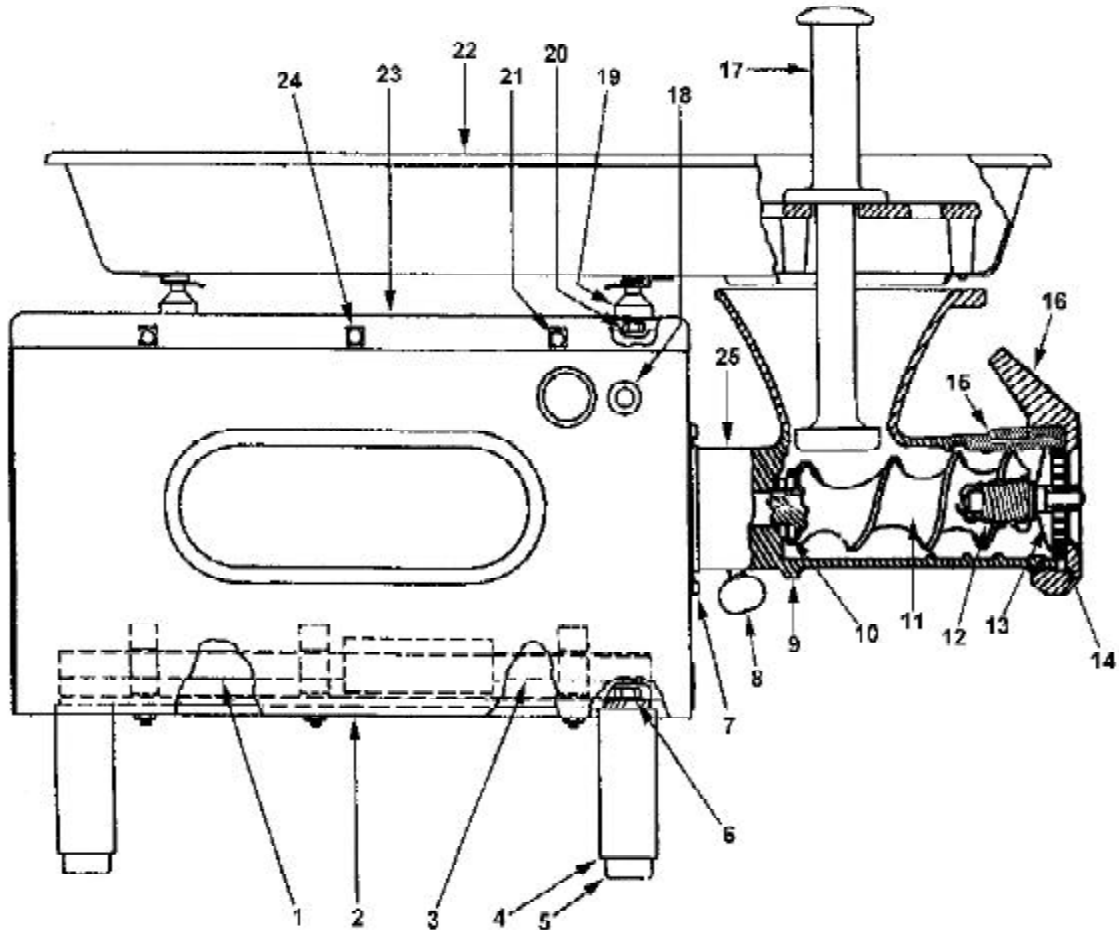

Housing Assembly, Top View

Housing Assy., Top View

No.	Description	Part Number
1	Power Cord, 110/60/1	4175-00031
	Power Cord, 230/60/1	4175-00043
	Bushing, Strain Relief	2675-00562
2	Screw	2175-03063
	Washer	2275-01060
	Lockwasher	2275-03065
	Nut	2175-05060
3	Pin	2275-00171
4	Pilot Light	2675-00053
5	Toggle Switch	2675-00069
	Toggle Switch Guard	2675-00647
6	Fiber Washer	2675-00650
7	Control Cord	4175-00421
8	Gear Motor, 115-230/60/1	4175-00396
9	Screw	2175-03431

Housing Assembly, Side View

Housing Assy., Side View

No.	Description	Part Number	No.	Description	Part Number
1	Edge Liner, Long	3675-00218	14	Plate, 1/8"	K-04022-1
2	Housing Assy., Complete	4575-00894		Plate, 3/16"	K-04022-1B
3	Edge Liner, Short	3675-00217		Plate, 1/4"	K-04022-1D
4	Leg	230-25036		Plate, 3/8"	K-04022-1H
5	Rubber Foot	07320-3D	15	Screw	10916
6	Screw	2175-01073	16	Ring	K-01286-1
	Lockwasher	2275-01075	17	Rammer	K-01578-6
7	Trim Collar	230-25844	18	Hole Plug, 1/2"	3675-00231
	Screw	2175-00149	19	Post	230-25320
8	Thumbcrew	4575-00932	20	Screw	2175-03051
9	Bowl Assy.	4575-00883		Washer	2275-03051
10	Fiber Washer	2275-00567		Lockwasher	2275-03055
	Brass Thrust Washer	E-01993	21	Screw	2175-00429
11	Feedscrew Assy.	AK-03435	22	Tray Assy.	4575-00736
12	Stud	K-03436	23	Cover	3475-00685
13	Knife	K-04022-2	24	Nut	2175-00380
			25	Gear Motor, 115-230/60/1	4175-00396

Housing Assembly, Front View

Housing Assy., Front View

No.	Description	Part Number
1	Screw	2175-01053
	Washer	2275-03051
	Lockwasher	2275-03055
	Nut	2175-05050
2	Frame Assy.	4575-00730
3	Bottom Cover	3475-00716
4	Nut	2175-00380