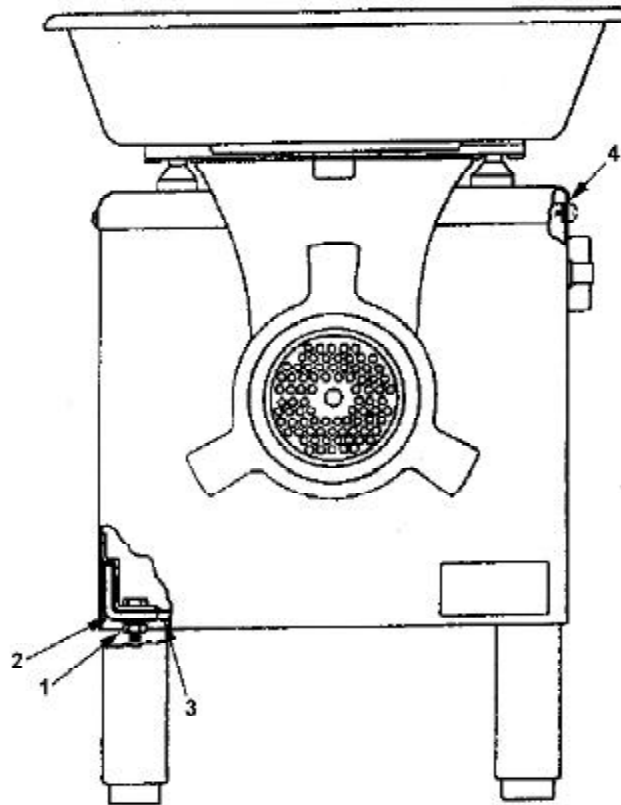

Housing Assembly, Top View

Housing Assy., Top View

No.	Description	Part Number
1	Power Cord, 110/60/1	4175-00031
	Power Cord, 230/60/1	4175-00043
	Bushing, Strain Relief	2675-00562
2	Screw	2175-03063
	Washer	2275-01060
	Lockwasher	2275-03065
	Nut	2175-05060
3	Pin	2275-00171
4	Pilot Light	2675-00053
5	Toggle Switch	2675-00069
	Toggle Switch Guard	2675-00647
6	Fiber Washer	2675-00650
7	Control Cord	4175-00421
8	Gear Motor, 115-230/60/1	4175-00396
9	Screw	2175-03431

Housing Assembly, Side View

Housing Assy., Side View

No.	Description	Part Number	No.	Description	Part Number
1	Edge Liner, Long	3675-00218	14	Plate, 1/8"	K-04022-1
2	Housing Assy., Complete	4575-00894		Plate, 3/16"	K-04022-1B
3	Edge Liner, Short	3675-00217		Plate, 1/4"	K-04022-1D
4	Leg	230-25036		Plate, 3/8"	K-04022-1H
5	Rubber Foot	07320-3D	15	Screw	10916
6	Screw	2175-01073	16	Ring	K-01286-1
	Lockwasher	2275-01075	17	Rammer	K-01578-6
7	Trim Collar	230-25844	18	Hole Plug, 1/2"	3675-00231
	Screw	2175-00149	19	Post	230-25320
8	Thumbcrew	4575-00932	20	Screw	2175-03051
9	Bowl Assy.	4575-00883		Washer	2275-03051
10	Fiber Washer	2275-00567		Lockwasher	2275-03055
	Brass Thrust Washer	E-01993	21	Screw	2175-00429
11	Feedscrew Assy.	AK-03435	22	Tray Assy.	4575-00736
12	Stud	K-03436	23	Cover	3475-00685
13	Knife	K-04022-2	24	Nut	2175-00380
			25	Gear Motor, 115-230/60/1	4175-00396

Housing Assembly, Front View

Housing Assy., Front View

No.	Description	Part Number
1	Screw	2175-01053
	Washer	2275-03051
	Lockwasher	2275-03055
	Nut	2175-05050
2	Frame Assy.	4575-00730
3	Bottom Cover	3475-00716
4	Nut	2175-00380